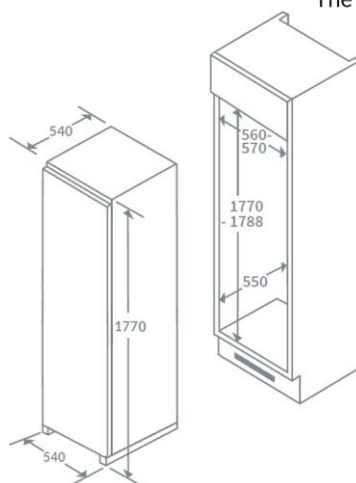

Product Data Sheet

prima⁺
The Smarter Choice™

Prima Code	PRRF210
Description	Larder Fridge
Colour	White
EAN Code	5054913452772
Energy Rating	F
Features	Silver trims on shelves & door balconies
	6 glass shelves
	5 door balconies
	2 salad crispers
	1 egg tray
	Optional wine rack (PRRF900) Flame retardant metal back
Door	Reversible door
Hinges	Sliding hinge
Legs	Adjustable at front
Cable Length	170cm
Shelves & balconies	Clear
Gross Capacity	304 litres
Net Capacity	301 litres
Net Capacity - Fridge	301 litres
Auto/Manual Fridge	Automatic defrost fridge
Maximum Noise Level	39dBA
Temperature Range	0-10°C
Energy consumption per 24h	0.39kWh
Energy consumption per annum	141kWh
Power Supply	13A
Refrigerant type	R600a
Connection	UK Plug
Product Height (mm)	1770
Product Width (mm)	540
Product Depth (mm)	540
Guarantee	5 Year parts & 2 year labour