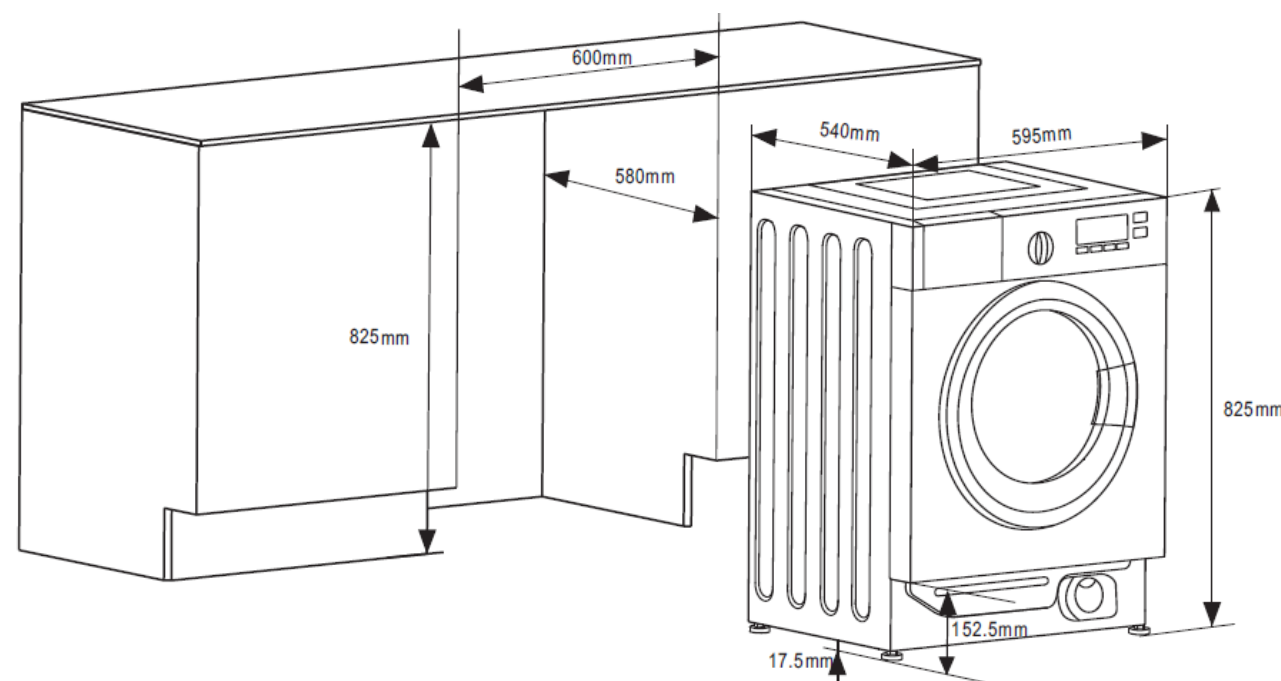

# Product Data Sheet

**prima**<sup>+</sup>  
The Smarter Choice™

Prima Code	PRLD375
Description	Washer Dryer
Nominal Size	60cmer Dryer
EAN Code	5034109997416
Colour	White
Full load capacity: Wash & Spin	8kg
Full load capacity: Dry	6kg
Maximum spin speed	1400rpm
Programmes (16)	Cotton
	Cotton Eco
	1 Hour wash/dry
	Jeans
	Colours
	Mixed
	Wool
	Rinse & Spin
	Dry only
	Spin only
	Delicates
	Quick wash
	Sportswear
	Baby care
	Synthetics
	"My Cycle" (recorded favourite settings)
Features	0-24 Hour delay
	3 drying levels (extra/normal/gentle)
	Quiet mode
	LED display
	Start/Pause Button
	Additional function selection option
	Adjustable legs
Child lock	

Connection cable	1.5 metres
Plug	Supplied with moulded 13A UK plug
Max noise level: Wash	54dBA
Max noise level: Spin	78dBA
Max noise level: Dry	62dBA
Energy Class	A (Washing: A, Spin-drying: A)
Energy consumption per annum	192kwh (wash only) / 1088kwh (wash & dry)
Energy consumption per cycle (full load at 60°C)	0.96kwh (wash only) / 5.44kwh (wash & dry)
Water consumption per annum	12800L (wash only) / 24800 (wash & dry)
Water consumption per cycle (full load at 60°C)	64L (wash only) / 124L (wash & dry)
Rated power	1900W
Drying power	1300W
Electrical Voltage	220-240V
Frequency	50Hz
Fuse rating	10A
Appliance door fitting	Reversible
Furniture door fitting	Reversible
Product Height (mm)	825
Product Width (mm)	595
Product Depth (mm)	565
Net Weight	64kg
Cavity Height (mm)	825
Cavity Width (mm)	600
Cavity Depth (mm)	580