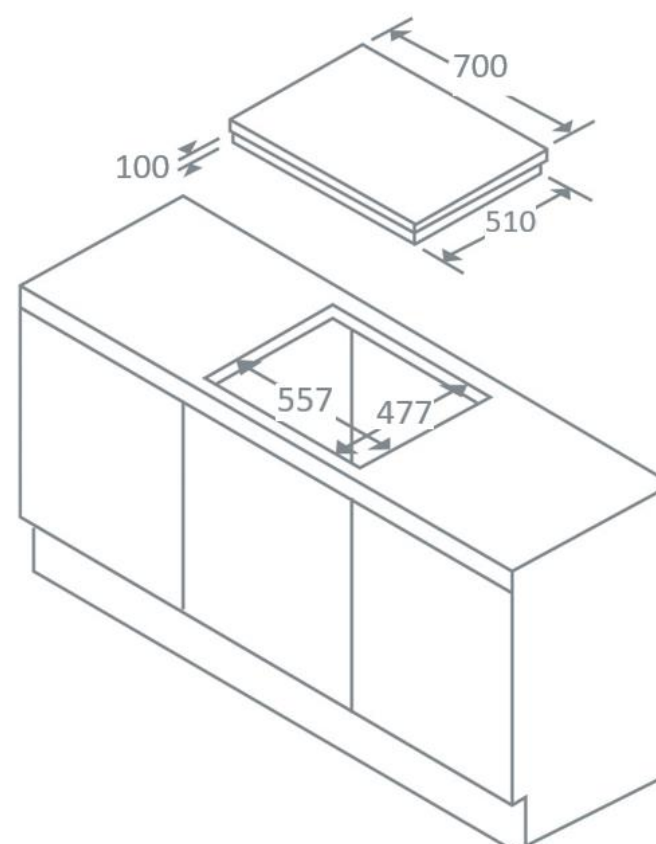

Product Data Sheet

Prima Code	PRGH214
Description	70cm Gas on Glass Hob
Colour	Black
EAN Code	5034109781244
No. of cooking Zones	5 zones
Features	Cast iron supports Flame failure safety device
Controls	Push & turn auto ignition
Control Panel Style	Front panel
Pan Supports	x 5 cast iron supports
Surface material	Black Glass
LPG Conversion	LPG Conversion kit included
Front left zone power	1.75kW
Rear left zone power	1.75kW
Rear right zone power	3.0kW
Front right zone power	1.0kW
Gas Connection rating	11.3kW
Electrical Connection rating	0.002kW
Centre/far left zone power	3.8kW
Electrical supply cord length (mm)	1000
Product Height (mm)	100
Product Width (mm)	700
Product Depth (mm)	510
Cut Out Width (mm)	557
Cut Out Depth (mm)	477
Required clearance above hob (mm)	750
Warranty	5 year parts & 2 year labour