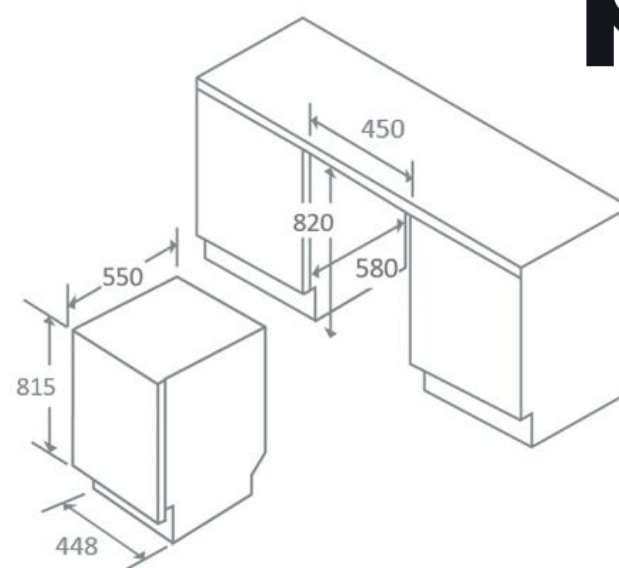

Product Data Sheet

prima⁺
The Smarter Choice™

Prima Code	PRDW300
Description	45cm Dishwasher
Nominal Size	45cm
EAN Code	5054913450198
Colour	SS Panel
Place settings	10
Maximum plate diameter	12 Inches (308mm)
Spray levels	2
Programmes	Intensive (50-70°C)
	Normal (45-65°C)
	Eco (45-65°C)
	Glass (40-60°C)
	90 minute (65°C)
	Fast wash: 30 minutes (45-55°C)
Features	Digital LED timer display
	Extra dry function
	Delay timer (0-24 hours)
	Half load function
	Rinse aid indicator
	Salt indicator
	Adjustable upper basket
	Fold-down rack on lower basket
	Fold-up cup shelves on upper basket
	Cutlery basket
	Front-adjustable legs
	Tension-adjustable door spring
Connection cable length	1.5 metres
Plug	Supplied with moulded UK plug
Max noise level	49dBA
Energy class	D
Drying Efficiency	A
Energy consumption per annum	211kWh
Energy consumption per standard cycle	0.74kWh
Water consumption per annum	2520 litres
Water consumption per standard cycle	9 litres
Water pressure	0.4-10 bar
Rated power	1930W
Electrical Voltage	230V
Frequency	50Hz
Fuse rating	10A
Product Height (mm)	815
Product Width (mm)	448
Product Depth (mm)	550 (door closed)/1150 (door open)
Cavity Height (mm)	820
Cavity Width (mm)	450
Cavity Depth (mm)	580
Warranty	5 Year parts & 2 year labour