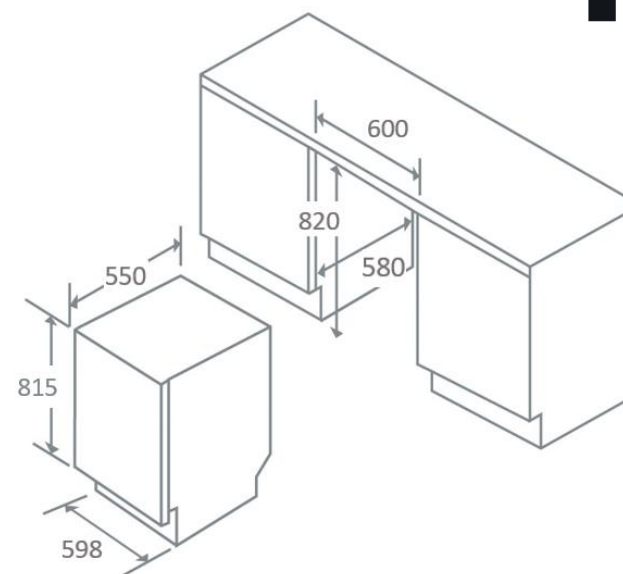

# Product Data Sheet

Prima Code	PRDW214
Description	60cm Dishwasher
Nominal Size	60cm
EAN Code	5054913450181
Colour	SS Panel
Place settings	14
Maximum plate diameter	12 Inches (308mm)
Spray levels	3
Programmes	Auto wash (45-65°C)
	Intensive (50-65°C)
	Normal (45-65°C)
	Eco (45-65°C)
	Glass (40-60°C)
	90 minute (65°C)
	Fast wash: 40 minutes (45-55°C)
Features	"In Operation" floor light
	Cutlery drawer
	Dual-zone wash function
	Full digital LED display (timer, functions, indicator lights)
	Extra dry function
	Delay timer (0-24 hours)
	Rinse aid indicator
	Salt indicator
	Adjustable upper basket
	Fold-down rack on lower basket
	Fold-up cup shelves on upper basket
	Front-adjustable legs
	Tension-adjustable door spring
Connection cable length	1.5 metres
Plug	Supplied with moulded UK plug
Max noise level	42dBA
Energy class	C
Drying Efficiency	A
Energy consumption per annum	237kWh
Energy consumption per standard cycle	0.93kWh
Water consumption per annum	2800 litres
Water consumption per standard cycle	10 litres
Water pressure	0.4-10 bar
Rated power	2100W
Electrical Voltage	220-240V
Frequency	50Hz
Fuse rating	10A
Product Height (mm)	815
Product Width (mm)	598
Product Depth (mm)	550 (door closed)/1150 (door open)
Cavity Height (mm)	820
Cavity Width (mm)	600
Cavity Depth (mm)	580
Warranty	5 Year parts & 2 year labour