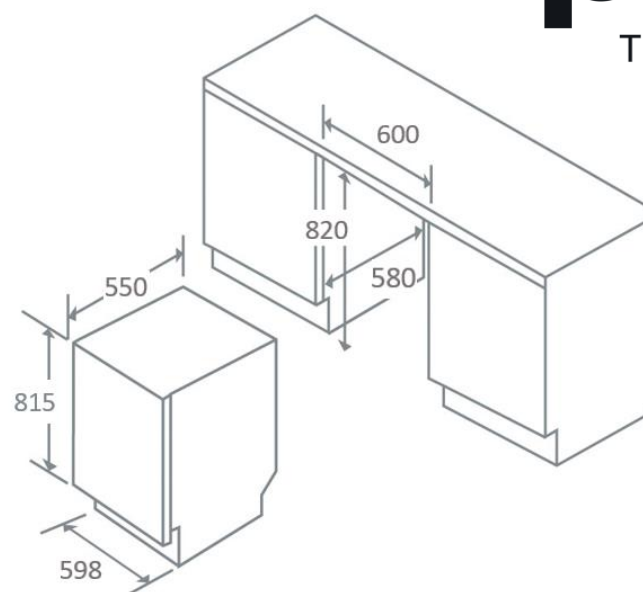

# Product Data Sheet

**prima**<sup>+</sup>  
The Smarter Choice™

Prima Code	PRDW210
Description	60cm Dishwasher
Nominal Size	60cm
EAN Code	5054913450167
Colour	SS Panel
Place settings	12
Maximum plate diameter	12 Inches (308mm)
Spray levels	2
Programmes	Intensive (50-70°C)
	Eco (45-65°C)
	90 minute (65°C)
	Fast wash: 30 minutes (45-55°C)
Features	Delay timer (3h/6h/9h/12h)
	Half load function
	Rinse aid indicator
	Salt indicator
	Fold-up cup shelves on upper basket
	Cutlery basket
	Front-adjustable legs
	Tension-adjustable door spring
Connection cable length	1.5 metres
Plug	Supplied with moulded UK plug
Max noise level	49dBA
Energy class	E
Drying Efficiency	A
Energy consumption per annum	258kWh
Energy consumption per standard cycle	0.9kWh
Water consumption per annum	3080 Litre
Water consumption per standard cycle	11 Litre
Water pressure	0.4 - 10 bar
Rated power	1760W - 2100W
Electrical Voltage	220-240V
Frequency	50Hz
Fuse rating	10A
Product Height (mm)	815
Product Width (mm)	598
Product Depth (mm)	550 (door closed)/1150 (door open)
Cavity Height (mm)	820
Cavity Width (mm)	600
Cavity Depth (mm)	580
Guarantee	5 Year parts & 2 year labour