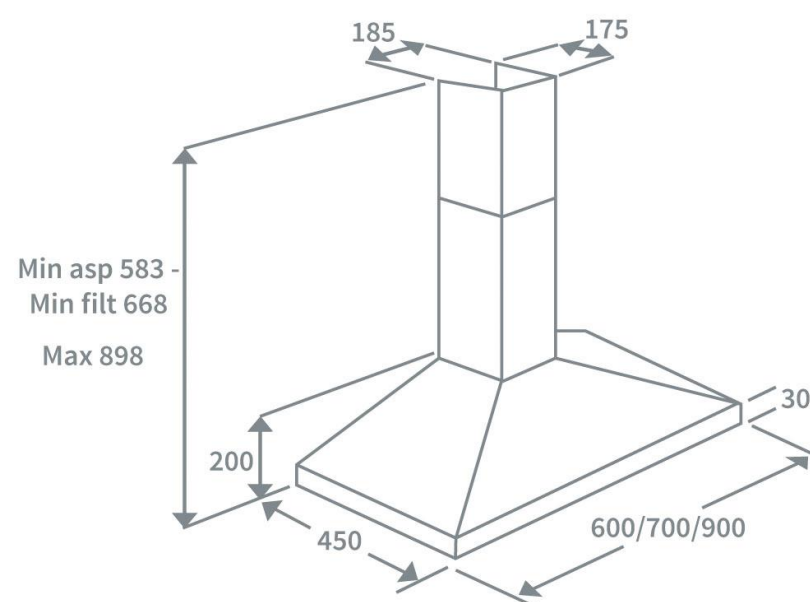

# Product Data Sheet

Prima Code	PRCH021
Description	Chimney Hood
Nominal Size	60cm
Colour	Black
Other Features	n/a
Controls	Mechanical Push Button
Speed Settings	3
EAN Code	5054913334979
Extraction Rate (m3/hr) - Speed 1	198
Extraction Rate (m3/hr) - Speed 2	250
Extraction Rate (m3/hr) - Speed 3	379
Extraction Rate (m3/hr) - Booster	n/a
Free Airflow (m3/hr) - Speed 1	210
Free Airflow (m3/hr) - Speed 2	261
Free Airflow (m3/hr) - Speed 3	390
Free Airflow (m3/hr) - Booster	n/a
Noise Level dBA - Speed 1	40
Noise Level dBA - Speed 2	50
Noise Level dBA - Speed 3	60
Noise Level dBA - Booster	n/a
Grease Filters	Aluminium
Required Height over Gas Hob (mm)	650
Required Height over Electric Hob (mm)	650
Lights	2 x 2,8W E14 LED
Energy Class	D
Power Supply	3A
Total Rated Power Consumption	155,6 W
Product Height (mm)	583-688
Product Width (mm)	600
Product Depth (mm)	450
Chimney/Flue Width (mm)	185
Chimney/Flue Depth (mm)	175
Outlet Diameter	150mm
Carbon Filters (Optional)	LIA210
Ducting Kit (Optional)	PRDK150