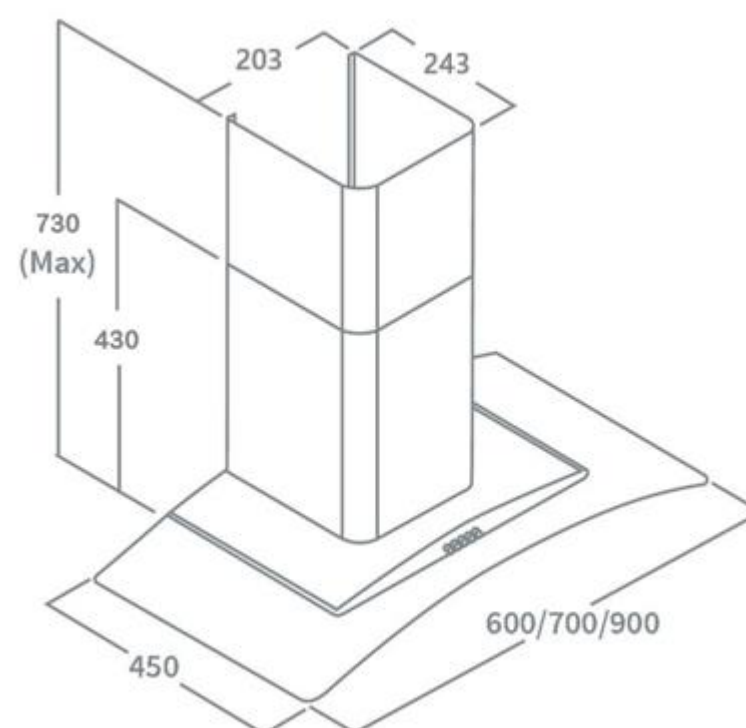

# Product Data Sheet

Prima Code	PRCGH013
Description	Curved Glass Hood
Nominal Size	90cm
Colour	Black
Controls	Push Button
Speed Settings	3
EAN Code	5034109777568
Extraction Rate (m3/hr) - Speed 1	200
Extraction Rate (m3/hr) - Speed 2	250
Extraction Rate (m3/hr) - Speed 3	278
Extraction Rate (m3/hr) - Booster	n/a
Free Airflow (m3/hr) - Speed 1	320
Free Airflow (m3/hr) - Speed 2	390
Free Airflow (m3/hr) - Speed 3	450
Free Airflow (m3/hr) - Booster	n/a
Noise Level dBA - Speed 1	57
Noise Level dBA - Speed 2	61
Noise Level dBA - Speed 3	65
Noise Level dBA - Booster	n/a
Grease Filters	Aluminium
Required Height over Gas Hob (mm)	700
Required Height over Electric Hob (mm)	600
Lights	1.5W LED (x1)
Energy Class	B
Power Supply	3A
Total Rated Power Consumption	26.5W
Product Height (mm)	430-730
Product Width (mm)	900
Product Depth (mm)	450
Chimney/Flue Width (mm)	203
Chimney/Flue Depth (mm)	243
Outlet Diameter	150mm
Carbon Filters (Optional)	PRF006
Ducting Kit (Optional)	PRDK150