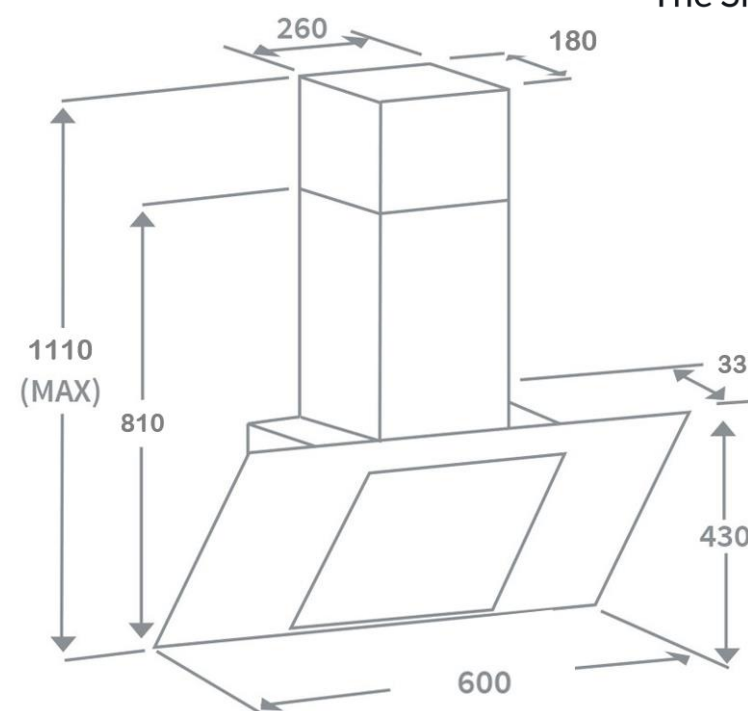

# Product Data Sheet

Prima Code	PRAE1002
Description	Angled Glass Hood
Nominal Size	60cm
Colour	Black/Steel
Other Features	15 minute auto-stop timer, White LED display
Controls	Touch Control
Speed Settings	3
EAN Code	5034109782241
Extraction Rate (m3/hr) - Speed 1	190
Extraction Rate (m3/hr) - Speed 2	228
Extraction Rate (m3/hr) - Speed 3	387
Free Airflow (m3/hr) - Speed 1	300
Free Airflow (m3/hr) - Speed 2	360
Free Airflow (m3/hr) - Speed 3	550
Noise Level dBA - Speed 1	54
Noise Level dBA - Speed 2	61
Noise Level dBA - Speed 3	62
Grease Filters	Aluminium
Required Height over Gas Hob (mm)	550
Required Height over Electric Hob (mm)	550
Lights	1W LED (x2)
Energy Class	B
Power Supply	3A
Total Rated Power Consumption	112W
Product Height (mm)	810-1110
Product Width (mm)	600
Product Depth (mm)	330
Chimney/Flue Width (mm)	260
Chimney/Flue Depth (mm)	180
Outlet Diameter	125mm
Carbon Filters (Optional)	PRF006
Ducting Kit (Optional)	PRDK125
Guarantee	5 Year parts & 2 year labour