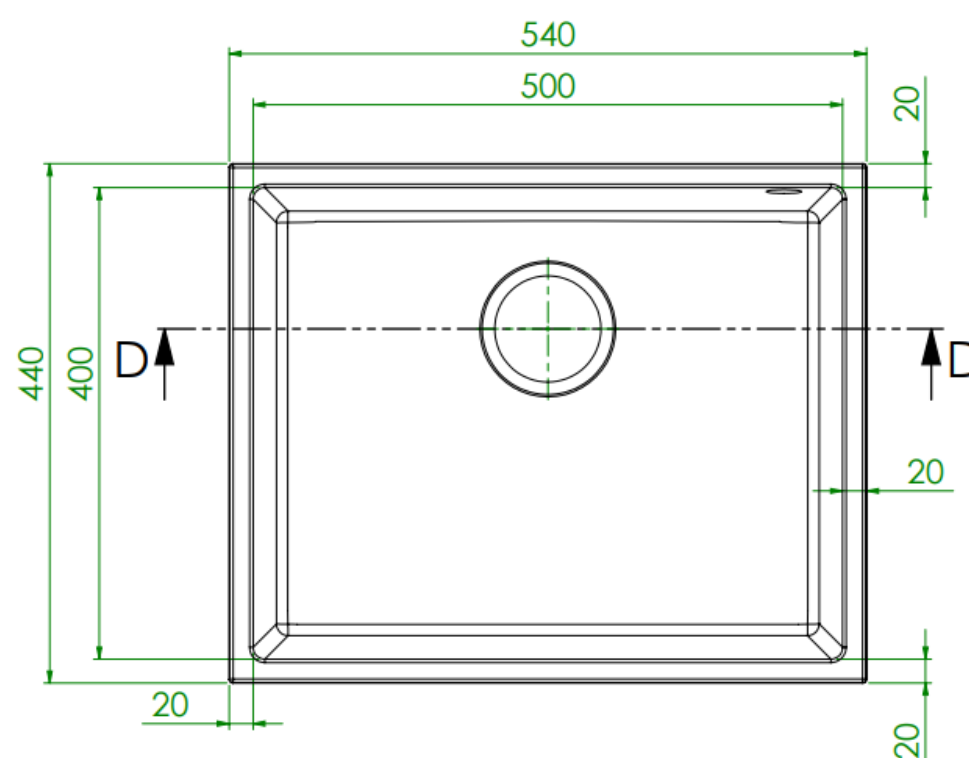

Product Data Sheet

Prima Code	CPR356
Description	Prima+ Granite 1B Large Undermount Sink
Colour	Black
Material	Granite
Finish	Matt
Fitting Style	Undermount
Sealant Strip (Incl./Separate)	Separate
Features	Extra deep bowl Scratch resistant Stain resistant
Dimensions (mm)	W 540 x D 440 x H 207
Main Bowl Dimensions (mm)	W 500 x D 400 x H 207
Cut out depth (mm)	400
Cut out width (mm)	500
Minimum cabinet width (mm)	600
Main Bowl Radius (mm)	10
Half Bowl Radius (mm)	10
Reversible	NO
Accessories (included)	Waste, overflow, plumbing kit, fitting clips & Cut out
Waste disposer compatible	Yes
Boxed/Sleeved packaging	Boxed
Guarantee	Lifetime