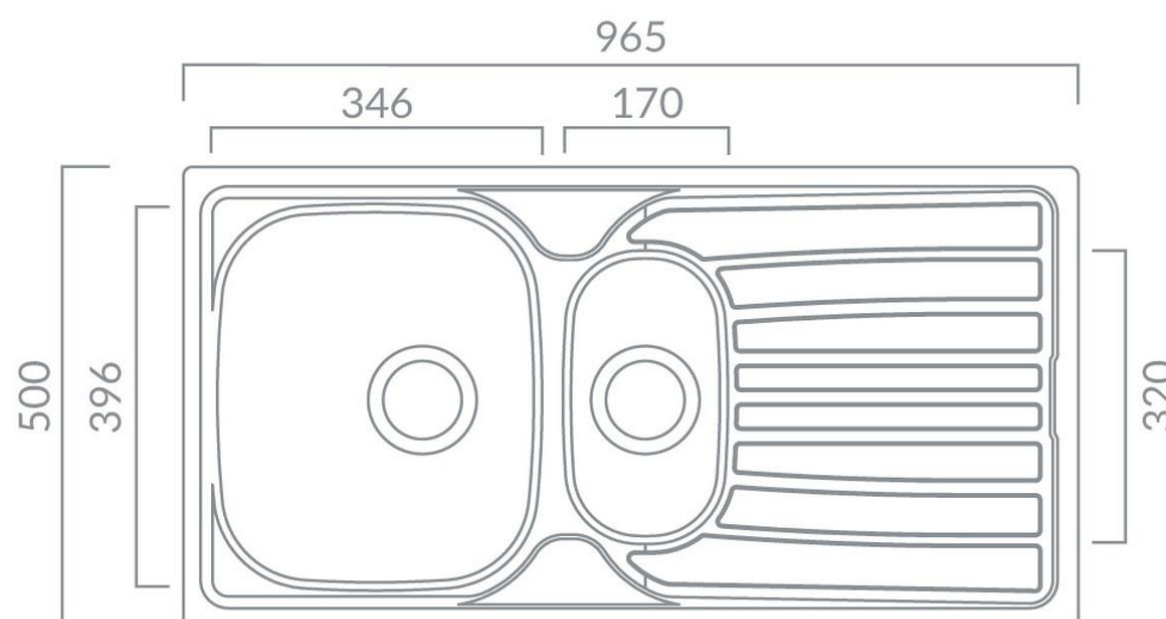

Product Data Sheet

Prima Code	CPR042
Description	Prima 1.5B Sink & Tap Pack
Colour	Grey/Silver
Material	Stainless Steel
Stainless Steel Thickness (mm)	0.6
Finish	Polished
Fitting Style	Inset
Sealant Strip (Incl./Separate)	Incl.
No. Drainers	1
No. Tap Holes	1
Features	Flow aerator, WRAS approved tap, Pre-drilled tap holes
Dimensions (mm)	W 965 x D 500 x H 155
Main Bowl Dimensions (mm)	W 346 x D 396 x H 155
Half Bowl Dimensions (mm)	W 170 x D 320 x H 80
Cut out depth (mm)	482
Cut out width (mm)	947
Minimum cabinet width (mm)	600
Main Bowl Radius (mm)	10
Half Bowl Radius (mm)	10
Drainer (RH/LH)	Both
Reversible	Yes
Accessories (included)	Waste, overflow & single lever tap
Accessories (optional)	CPR108 Plumbing kit
Minimum Tap Pressure	0.3 bar
Waste disposer compatible	Yes
Boxed/Sleeved packaging	Boxed
Guarantee	Lifetime (sink) & 5 years (tap)