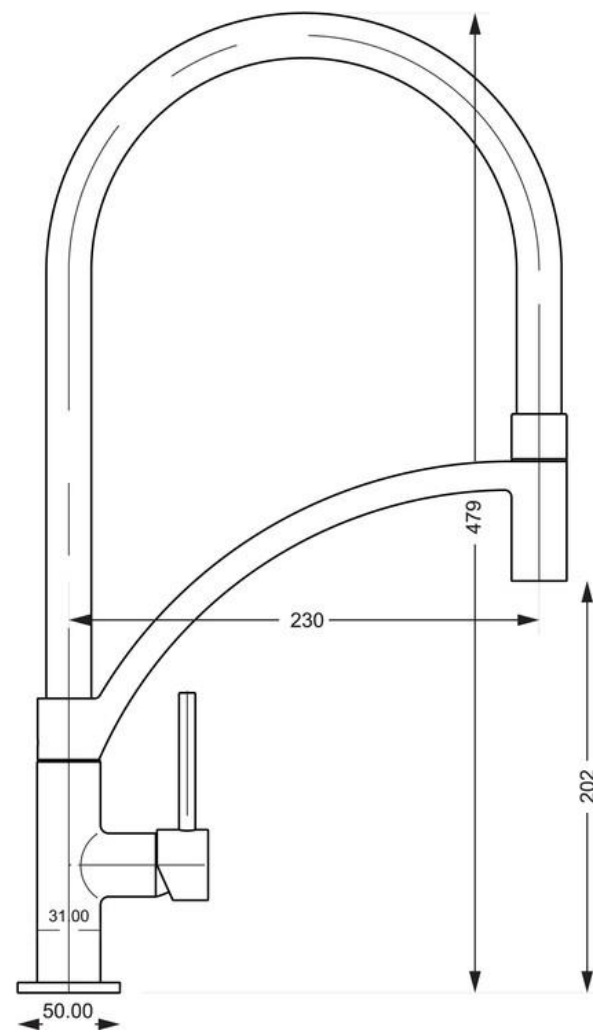

Product Data Sheet

Prima Code	BPR711
Description	Single Lever Mixer Tap with Pull Out Hose Spray Feature
Colour	Grey
Material	Brushed Steel
Features	Aerator Pull Out Spray Hose
Minimum Pressure	0.7 bar
Maximum Pressure	5 bar
Spout Type	Swivel
Operation	Single Lever
Spout Reach(mm)	230
Spout Height (mm)	202
Product Height (mm)	479
Base/Handle Width (mm)	50
Base Diameter (mm)	50
Tap Hole requirement (mm)	30
Guarantee	5 Years
WRAS approved (/certificate)	NO