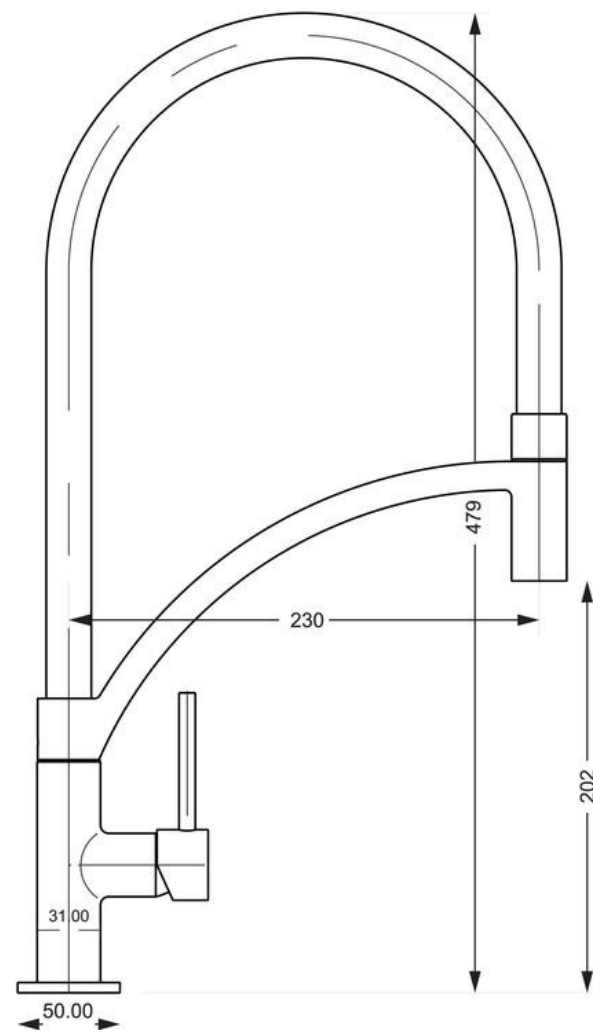

# Product Data Sheet

Prima Code	BPR710
Description	Single Lever Mixer Tap with Pull Out Hose Spray Feature
Colour	Black
Material	Brushed Steel
Features	Aerator Pull Out Spray Hose
Minimum Pressure	0.7 bar
Maximum Pressure	5 bar
Spout Type	Swivel
Operation	Single Lever
Spout Reach(mm)	230
Spout Height (mm)	202
Product Height (mm)	479
Base/Handle Width (mm)	50
Base Diameter (mm)	50
Tap Hole requirement (mm)	30
Guarantee	5 Years
WRAS approved (/certificate)	NO