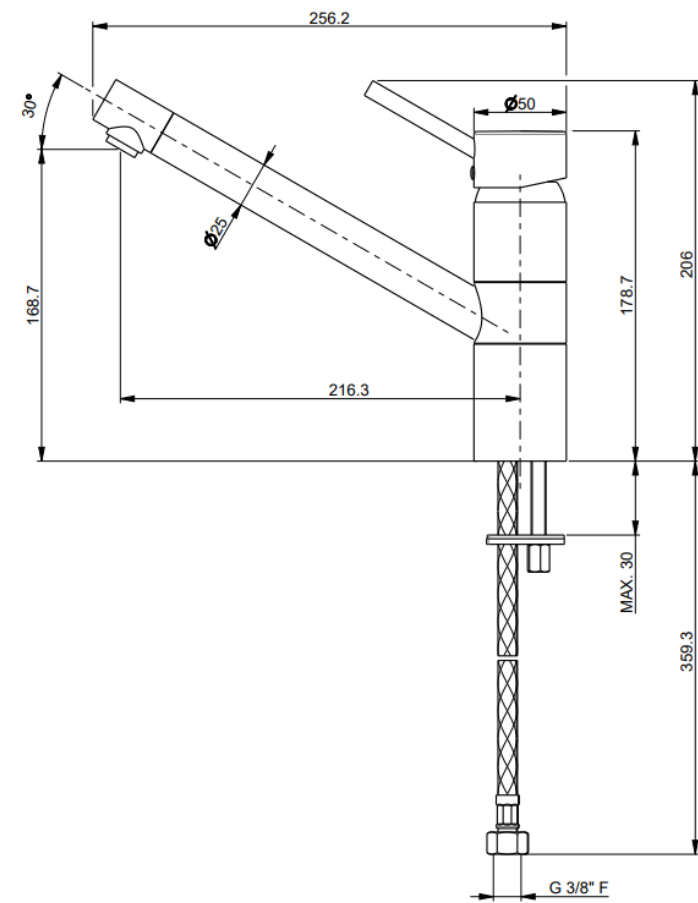

# Product Data Sheet

Prima Code	BPR506
Description	Single Lever swivel spout
Barcode	5054913470844
Colour	Chrome
Material	Brass
Features	Italian Manufactured
	Spout 360°
	Handle rotation 45-45°
Minimum Pressure	0.7 bar
Maximum Pressure	5 bar
Spout Type	Swivel
Operation	Single Lever
Spout Reach(mm)	210
Spout Height (mm)	175
Product Height (mm)	205
Base/Handle Width (mm)	51
Base Diameter (mm)	51
Tap Hole requirement (mm)	34.5
Guarantee	5 Years
WRAS approved (/certificate)	NO