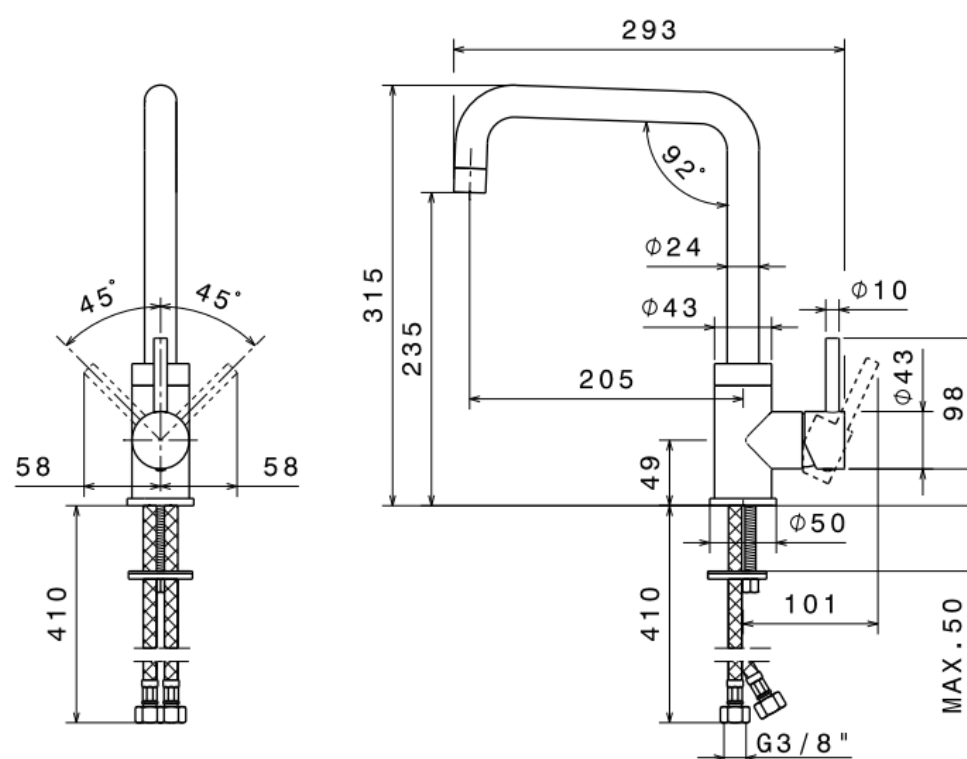

Product Data Sheet

Prima Code	BPR503
Description	Single Lever swivel spout
Barcode	5054913470806
Colour	Chrome
Material	Brass
Features	Italian Manufactured
	Spout 360°
	Handle rotation 45-45°
Minimum Pressure	0.7 bar
Maximum Pressure	5 bar
Spout Type	Square Swivel
Operation	Single Lever
Spout Reach(mm)	205
Spout Height (mm)	235
Product Height (mm)	315
Base/Handle Width (mm)	43
Base Diameter (mm)	50
Tap Hole requirement (mm)	32
Guarantee	5 Years
WRAS approved (/certificate)	NO