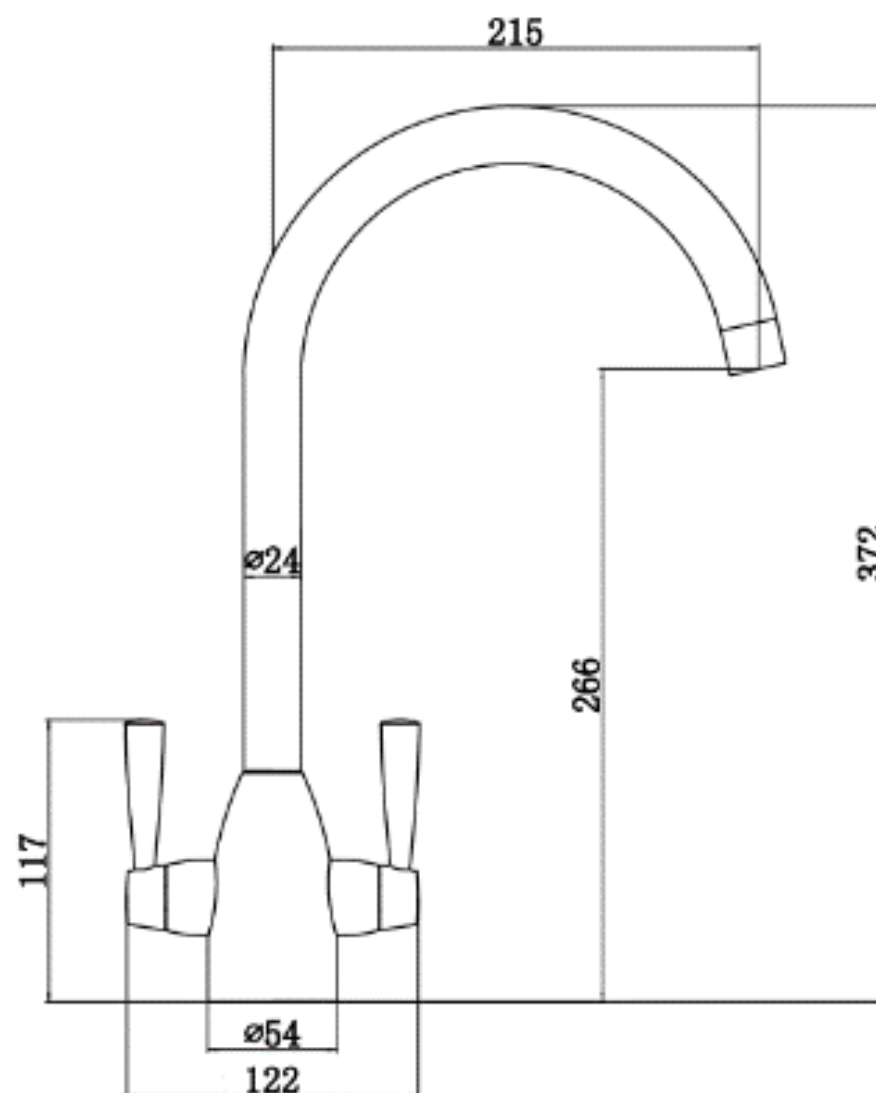

Product Data Sheet

| Prima Code | BPR2224 |
|------------------------------|--|
| Description | Chelsea Swan Neck Mixer Tap |
| Colour | Brushed Finish |
| Material | Brushed Finish |
| Features | Ceramic disc valve, Aerator |
| Minimum Pressure | 0.1 bar |
| Maximum Pressure | 12 Bar |
| Spout Type | 360° Swivel |
| Operation | Quarter turn |
| Spout Reach(mm) | 215 |
| Spout Height (mm) | 266 |
| Product Height (mm) | 372 |
| Base/Handle Width (mm) | 122 |
| Base Diameter (mm) | 54 |
| Tap Hole requirement (mm) | 30 |
| Guarantee | 5 years, 3 Valves, 1 serviceable parts |
| WRAS approved (/certificate) | Approved |